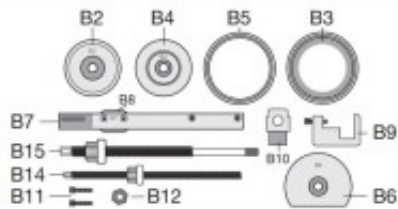

## Product galerij

**Components**

Component	Description
B2	Extraction reaction collar
B4	Bush collar extraction / insertion
B5	Tapered insertion guide tube
B3	Extraction bush receiver
B7	Aperture plug mounting bar
B8	Aperture plug
B9	Securing / adjustment bracket for B7
B10	Bush Alignment insert (dummy steady bar)
B10	Force screw (extraction)
B14	Force screw (insertion)
B11	Set screws (for securing B7)
B12	Top nut (force screws)
B6	Insertion reaction collar