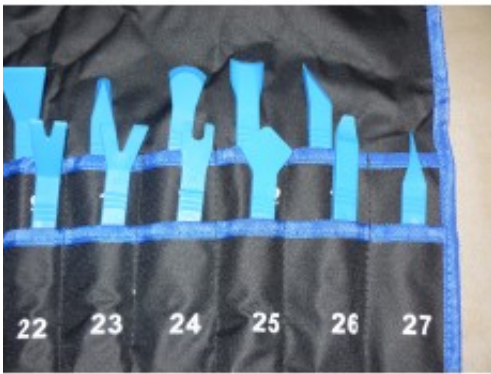

27 Delige bekleding- en Sierlijst demontageset

Productcode: 00000272
Beschikbaarheid: 2

Prijs: 39,00 €

Omschrijving

Deze set is ideaal voor het verwijderen van sierlatten, sierstrips, afdekplaatjes, deurpanelen, enz

Product galerij

Wide Scraper Tool For scraping wide areas	01	General Wide Edge Best for getting into close gaps	09
General Scraper Tool For removing paint or adhesive seal	02	Scraper Tool Best for the wall base	10
Wide Pry Tool-Flat Type For removing panels in large areas	03	Curved Scraper Tool For removal of material from under window sill	11
General Wide Edge Best for getting into close gaps	04	Thin Scraper Tool Special designed scraper for close work	12
Flat Scraper Tool Best for removing material under floorboards	05	Angle Scraper Tool For scraping sharp angled corner	13
General Purpose Wedge Tool For wedge point to use after the adhesive is removed	06	Trimless Remover It's multipurpose for corner and under work	14
Plastic Trim & Sillcapry Tool Tool designed to easily remove all plastic parts without damaging	07	Corner Scraper Tool Best for removing the ridges, bead and seal under floorboards. For scraping into close angles	15
Wide Pry Tool-Angle Type For removing panels in large plastic area	08	Corner Scraper Tool For scraping into corner and edge	16