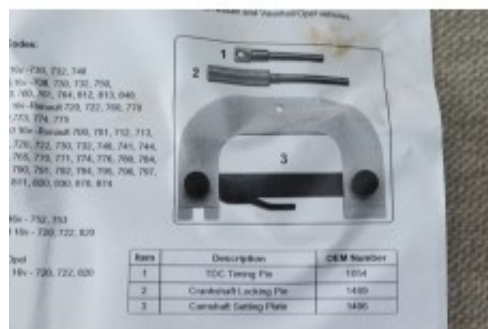

Product galerij